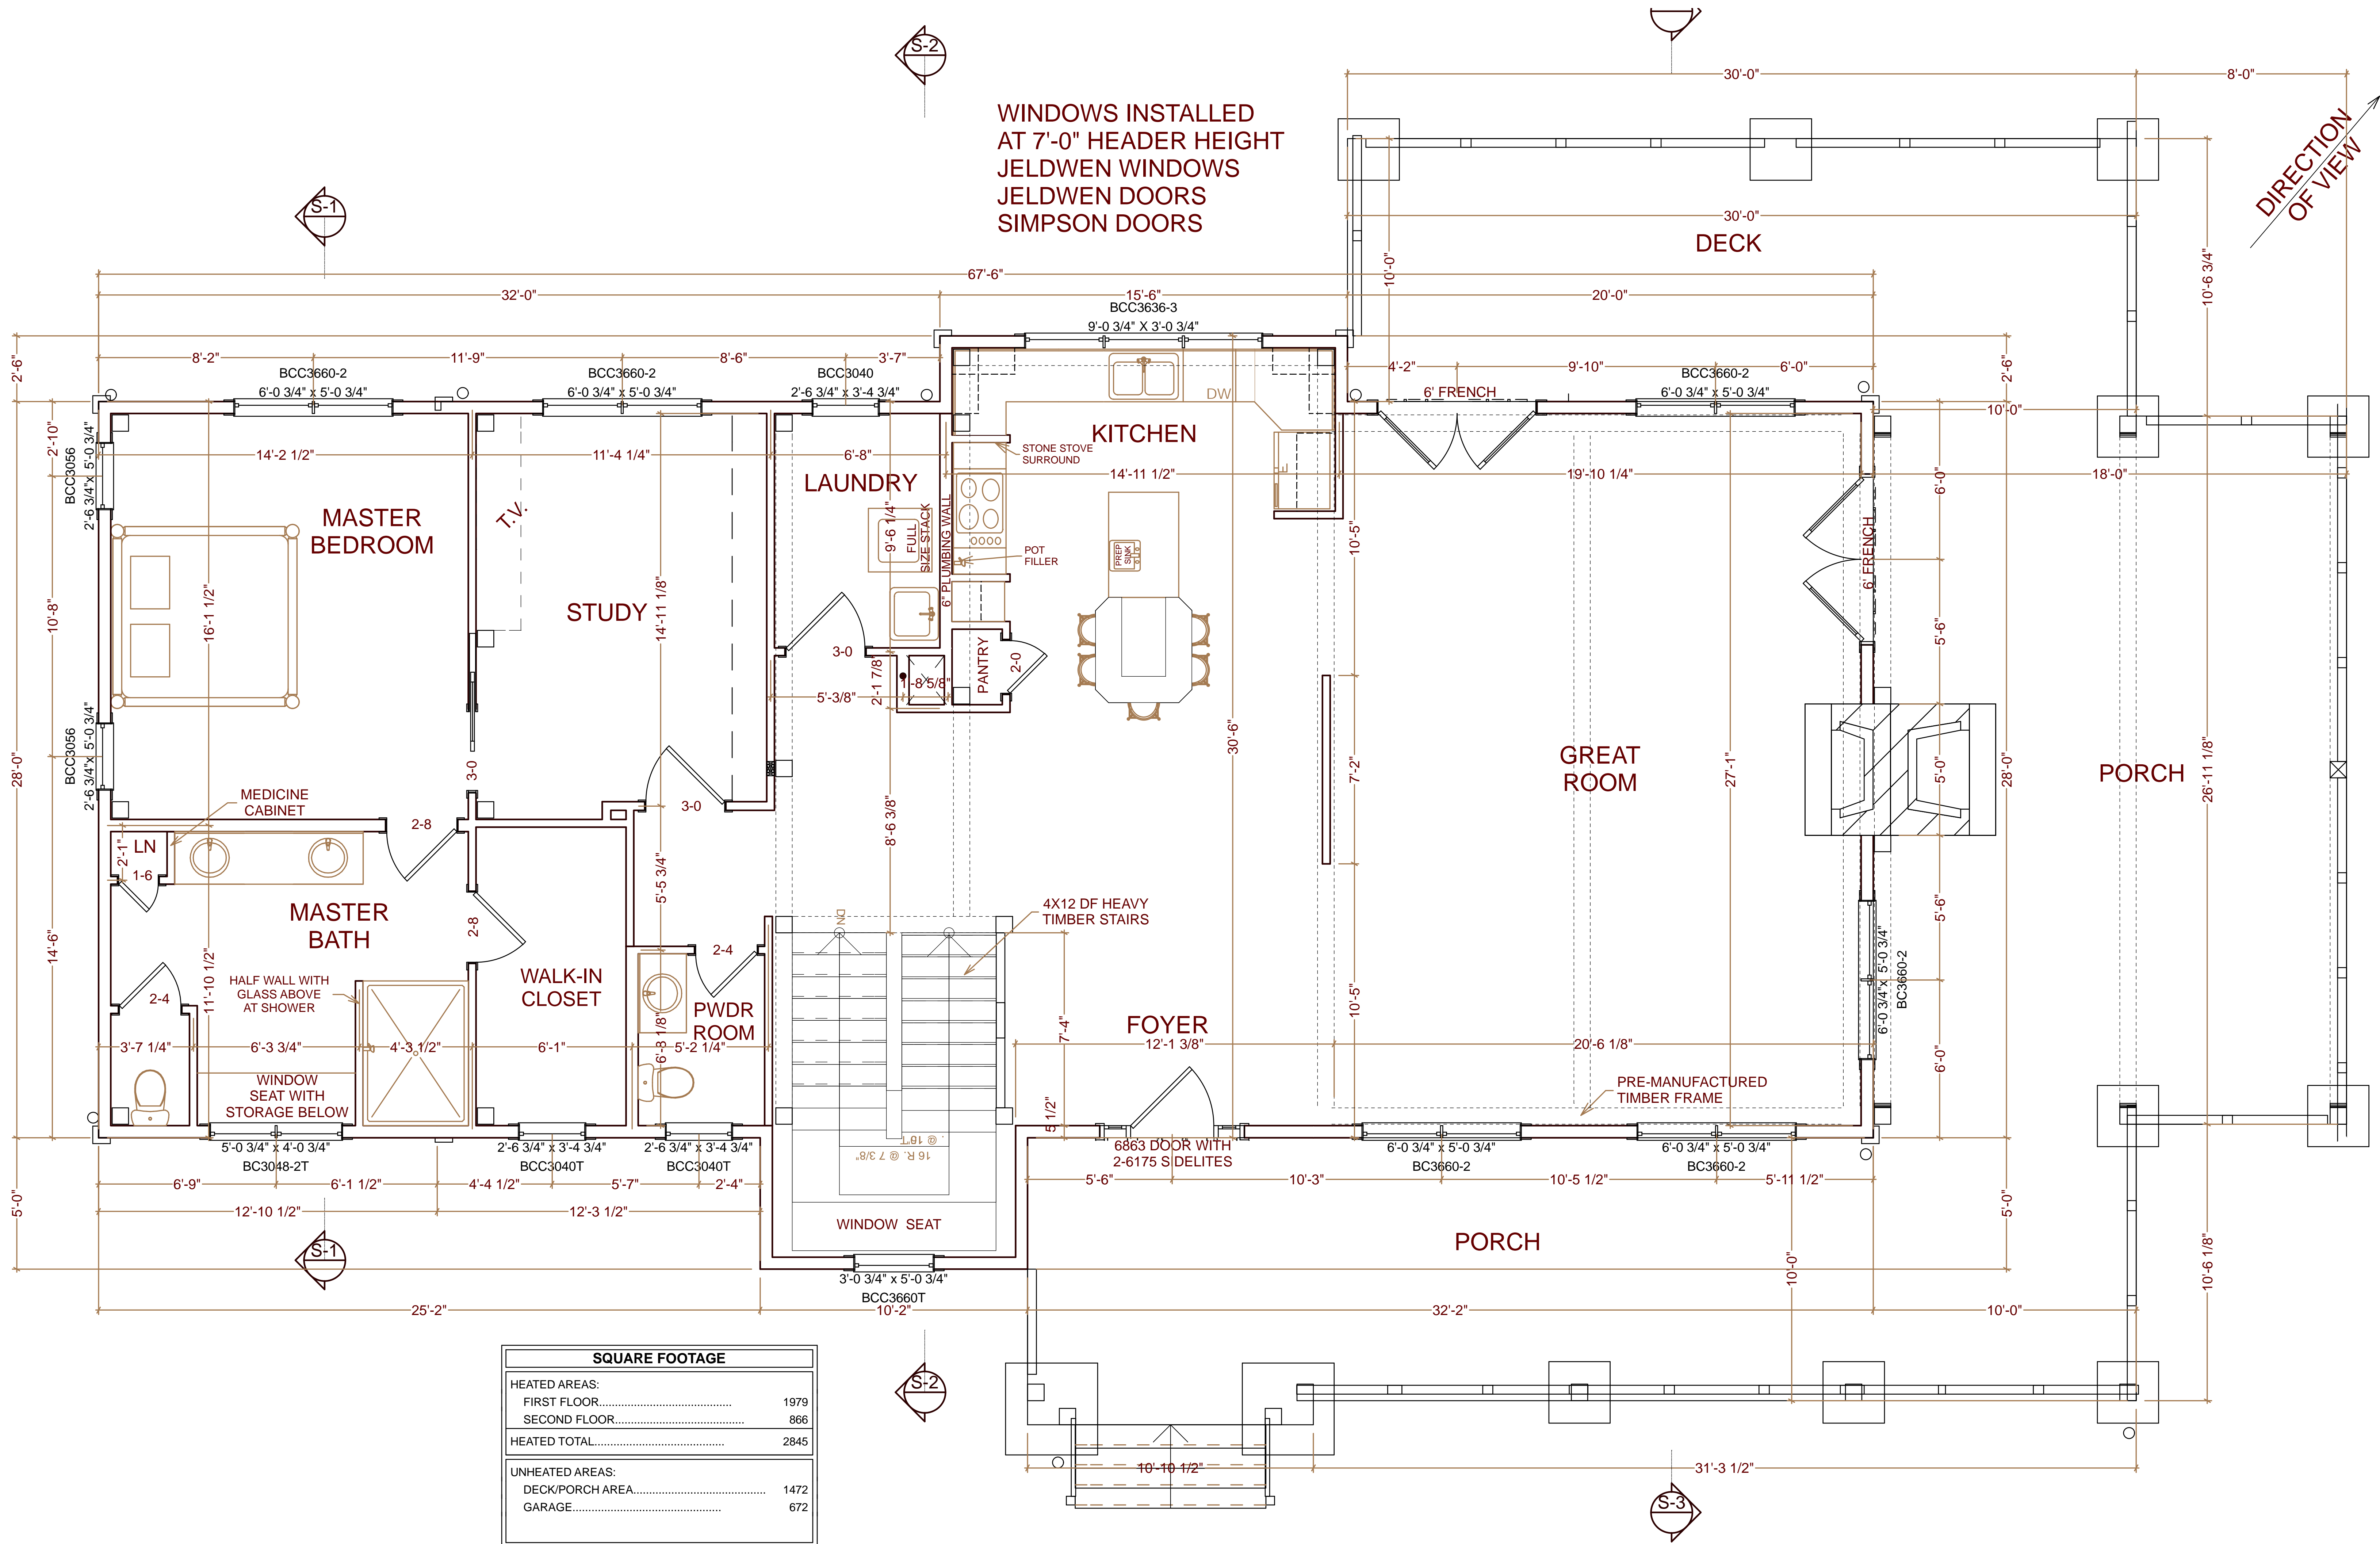

WINDOWS INSTALLED
AT 7'-0" HEADER HEIGHT
JELDWEN WINDOWS
JELDWEN DOORS
SIMPSON DOORS

DIRECTION
OF VIEW

SQUARE FOOTAGE	
HEATED AREAS:	
FIRST FLOOR.....	1979
SECOND FLOOR.....	866
HEATED TOTAL.....	2845
UNHEATED AREAS:	
DECK/PORCH AREA.....	1472
GARAGE.....	672

MAIN FLOOR PLAN

SECOND FLOOR PLAN

BASEMENT PLAN

DECK ABOVE