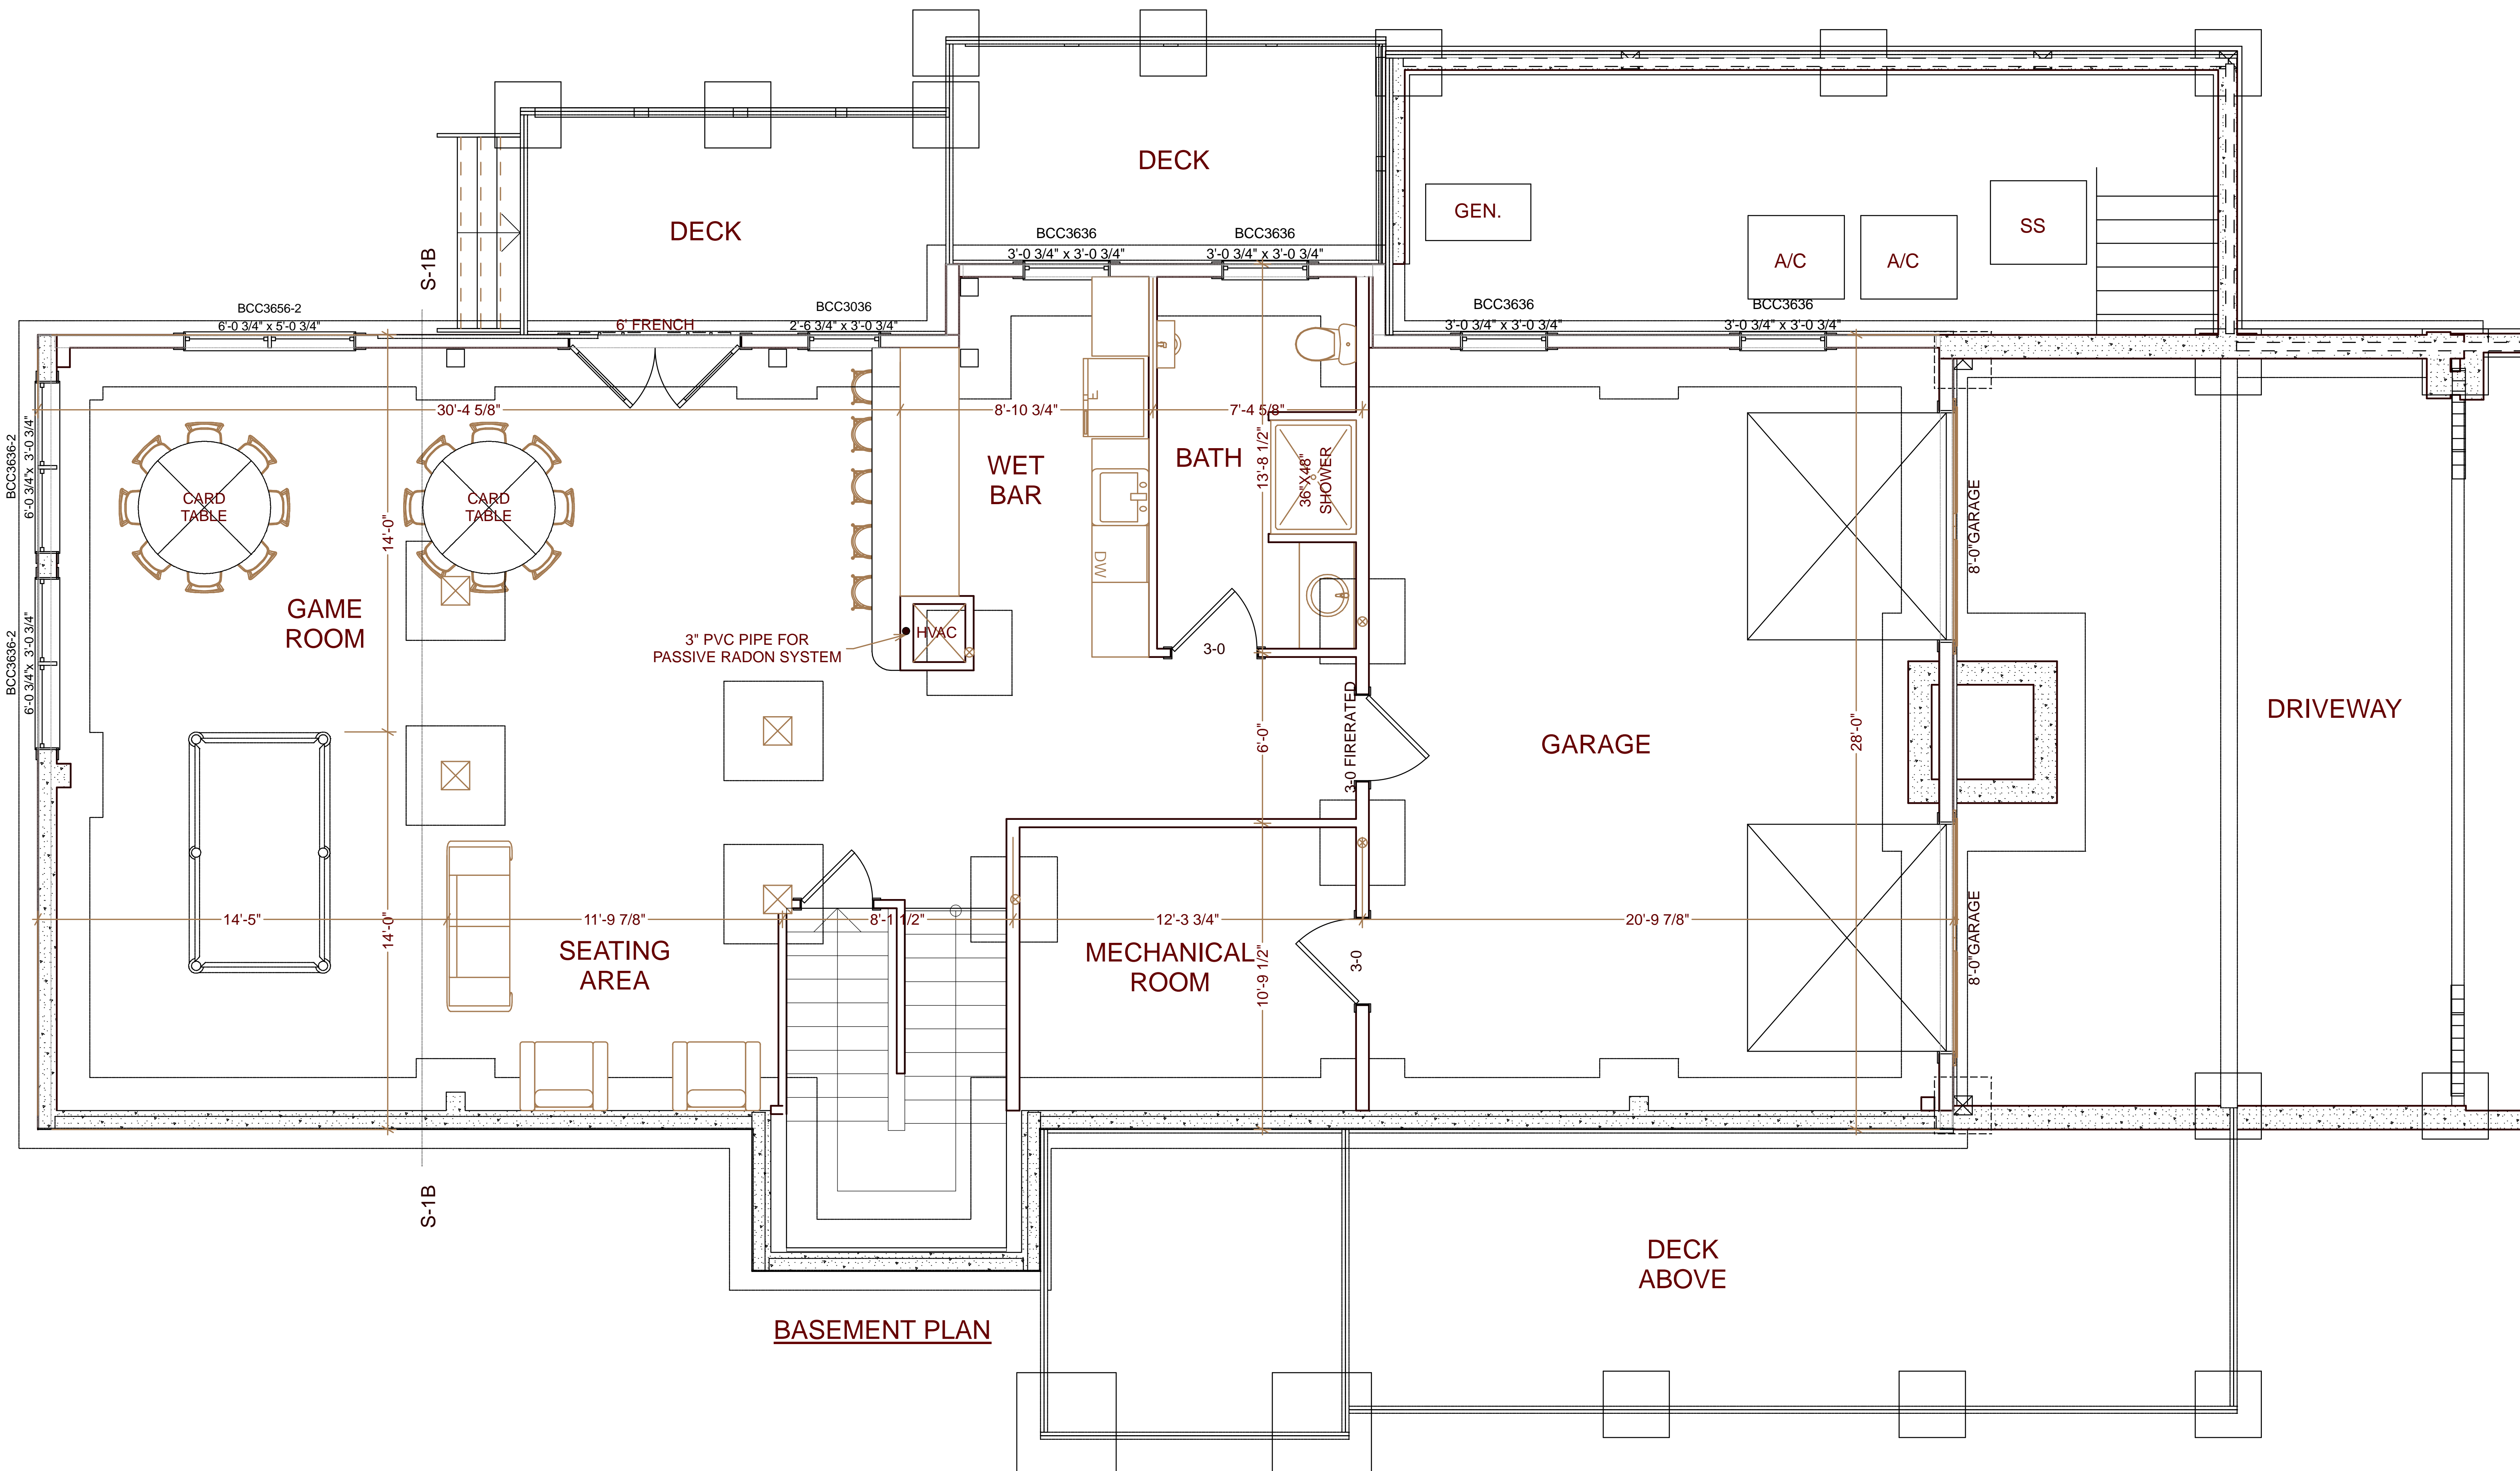

WINDOWS INSTALLED
AT 7'-0" HEADER HEIGHT
JELDWEN WINDOWS
JELDWEN DOORS
SIMPSON DOORS

DIRECTION
OF VIEW

SQUARE FOOTAGE	
HEATED AREAS:	
FIRST FLOOR.....	1979
SECOND FLOOR.....	866
HEATED TOTAL.....	2845
UNHEATED AREAS:	
DECK/PORCH AREA.....	1472
GARAGE.....	672

MAIN FLOOR PLAN

SECOND FLOOR PLAN

BASEMENT PLAN

DECK ABOVE