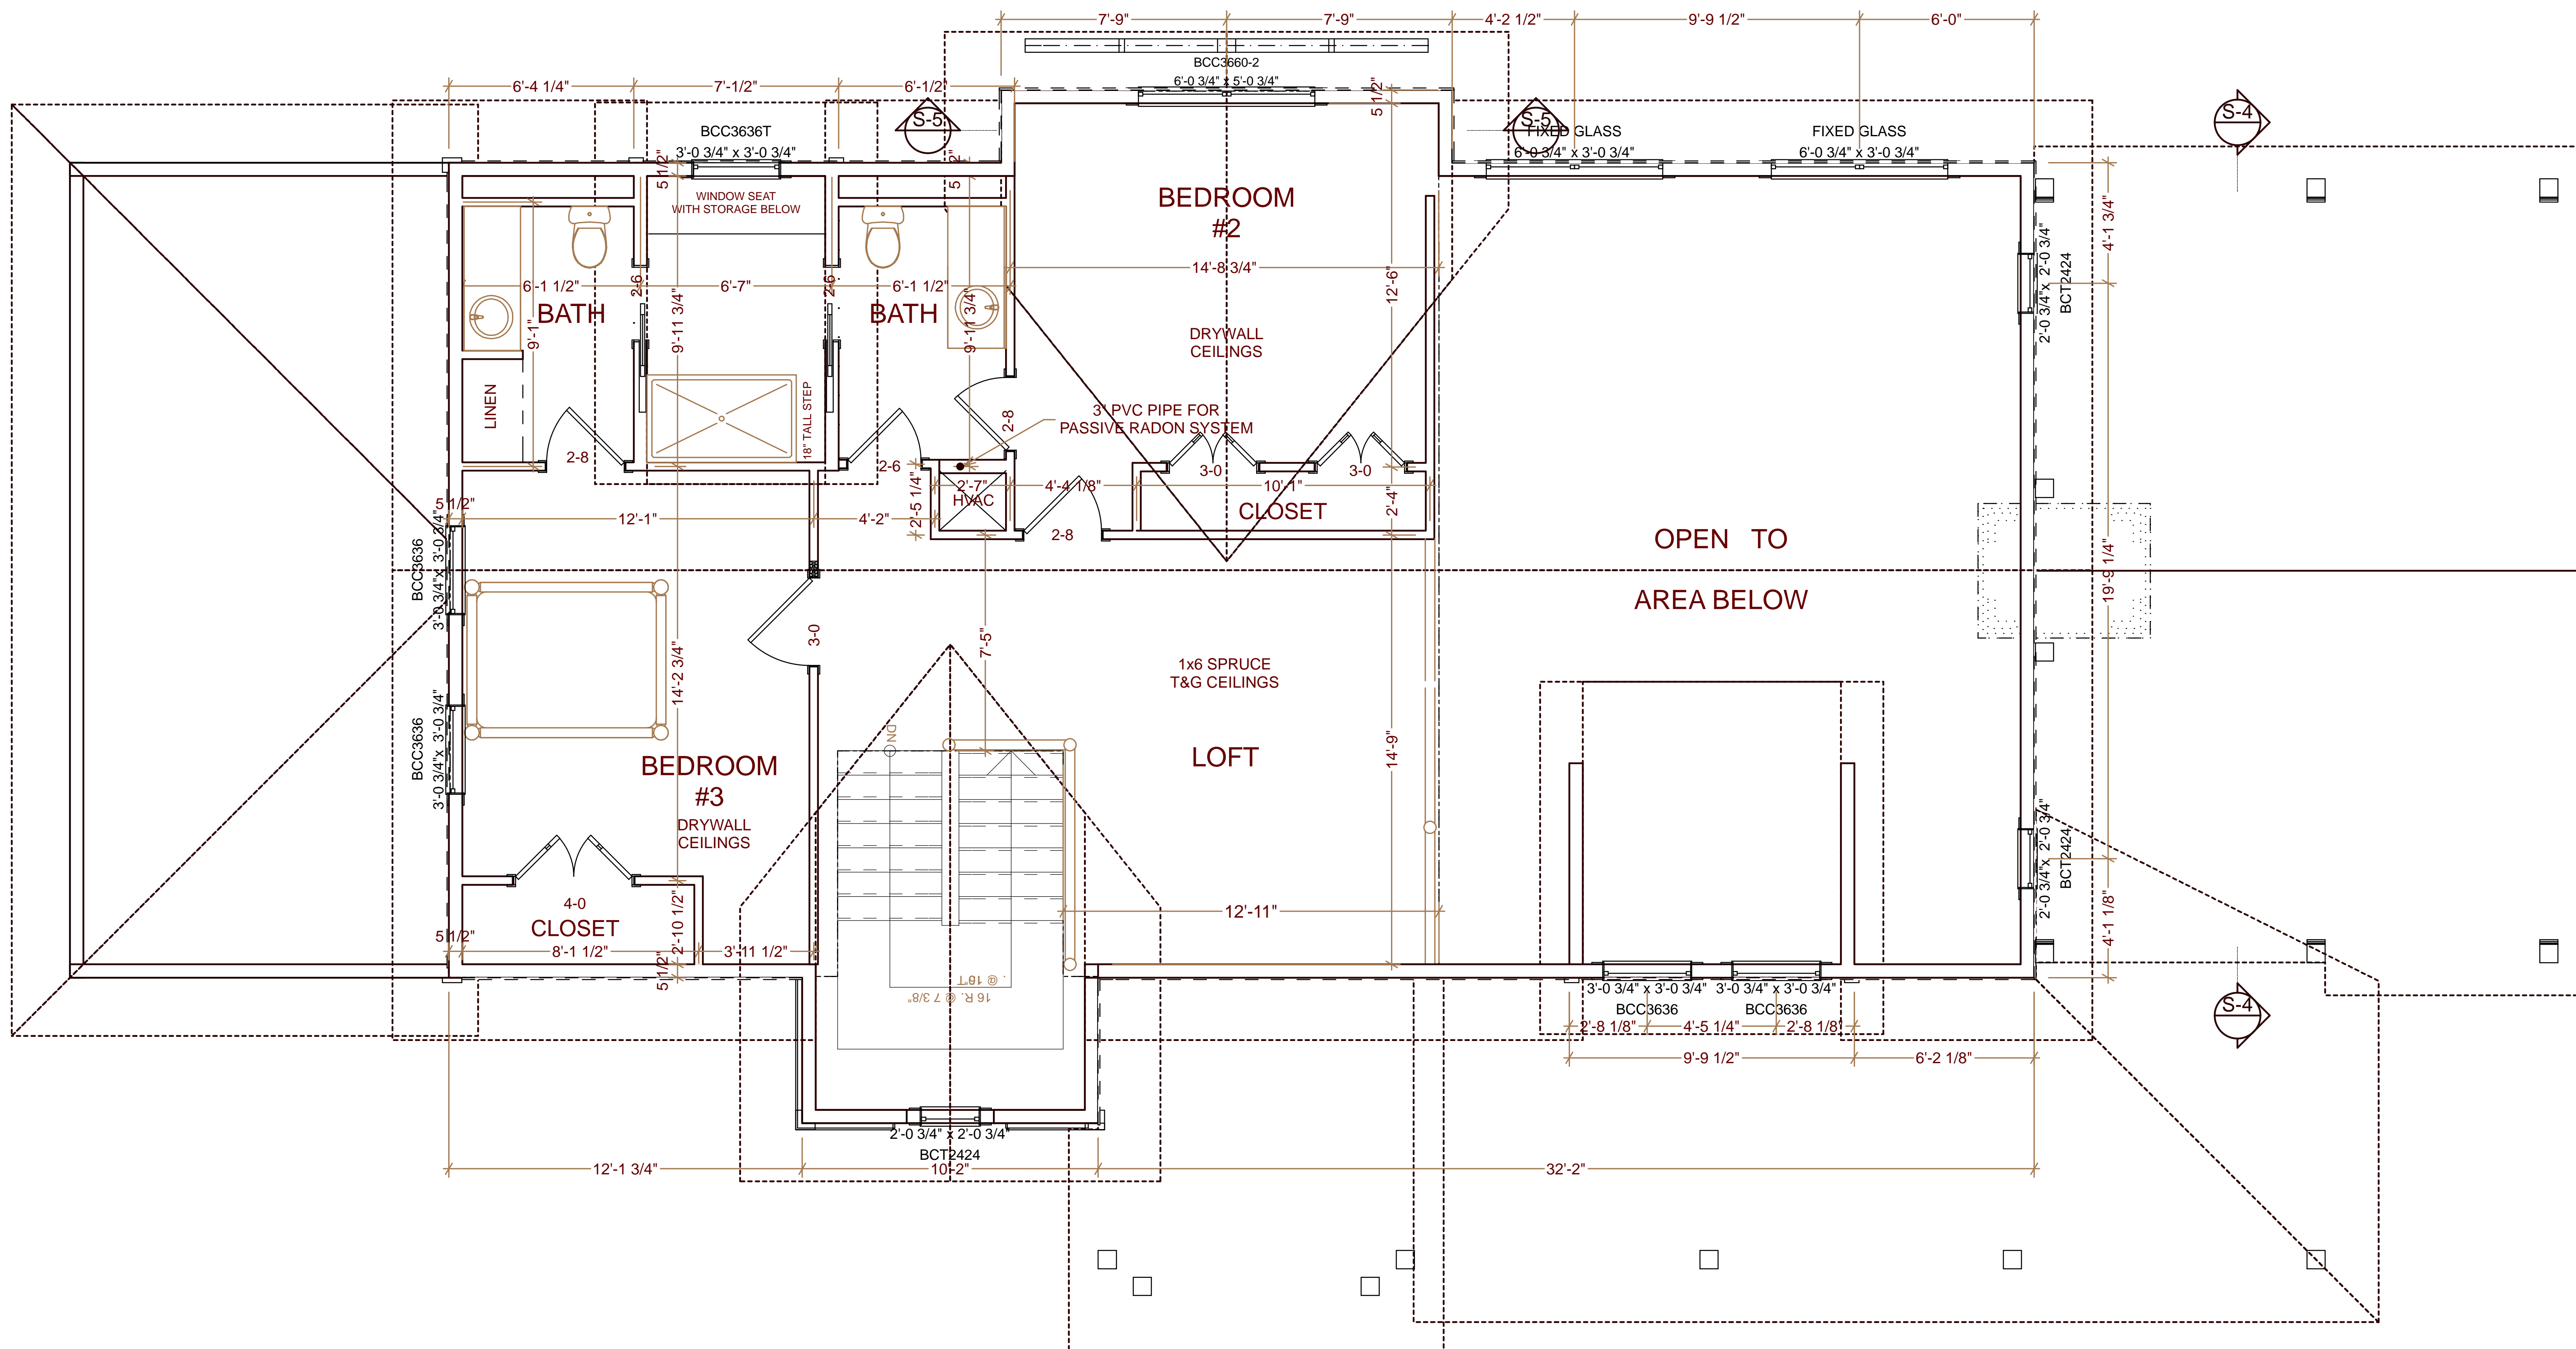

WINDOWS INSTALLED
AT 7'-0" HEADER HEIGHT
JELDWEN WINDOWS
JELDWEN DOORS
SIMPSON DOORS

DIRECTION
OF VIEW

SQUARE FOOTAGE	
HEATED AREAS:	
FIRST FLOOR.....	1979
SECOND FLOOR.....	866
HEATED TOTAL.....	2845
UNHEATED AREAS:	
DECK/PORCH AREA.....	1472
GARAGE.....	672

MAIN FLOOR PLAN

SECOND FLOOR PLAN

BASEMENT PLAN

DECK ABOVE